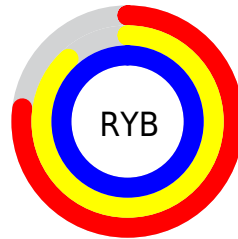

- Red (77%)
- Yellow (88%)
- Blue (100%)