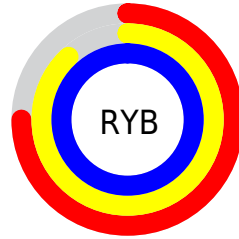

## Conversions Part 2

<b>Format</b>	<b>Color</b>
<b>RYB</b>	192, 224, 255
Decimal	12648444
CIELab	96.00, -20.62, -4.57
CIELCh	96, 21.124, 192.496
Yxy	90.0078, 0.2778, 0.3331
Android (android.graphics.Color)	4290838524 (0xFFC0FFFC)
YUV	235.8210, 7.9762, -38.4310
Hunter-Lab	94.8724, -24.8272, 0.7114

# Details

The CIELCh color **96, 21.124, 192.496** is a light color, and the websafe version is hex **CCFFFF**. A complement of this color would be **83, 24.327, 17.127**, and the grayscale version is **93, 0.011, 296.813**.

A 20% lighter version of the original color is **100, 1.735, 199.677**, and **76, 20.653, 193.341** is the 20% darker color. If you saturate the color by 10%, you get **95, 28.283, 192.552**, and if you desaturate by 10%, it is **97, 12.879, 193.907**.

# Distribution

- Red (75%)
- Green (100%)
- Blue (99%)

- Red (75%)
- Yellow (88%)
- Blue (100%)

- Cyan (25%)
- Magenta (0%)
- Yellow (1%)
- Black (0%)

- Cyan (25%)
- Magenta (0%)
- Yellow (1%)