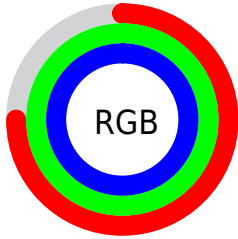

Distribution

- Red (75%)
- Green (100%)
- Blue (99%)