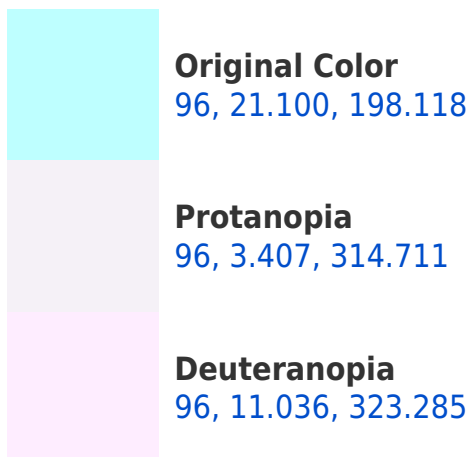

Color Blindness Simulation

Color vision deficiency is a very complex topic, and I could not describe the different causes any better than Wikipedia does, so if you want to learn more, you should check out their [article about color blindness](#).

Dichromacy