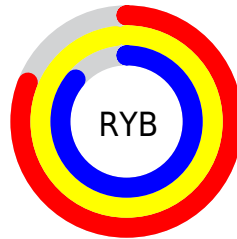

- Red (81%)
- Yellow (98%)
- Blue (86%)