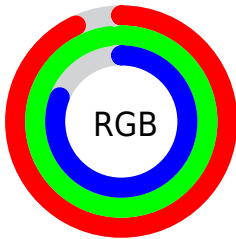

Distribution

- Red (93%)
- Green (98%)
- Blue (81%)