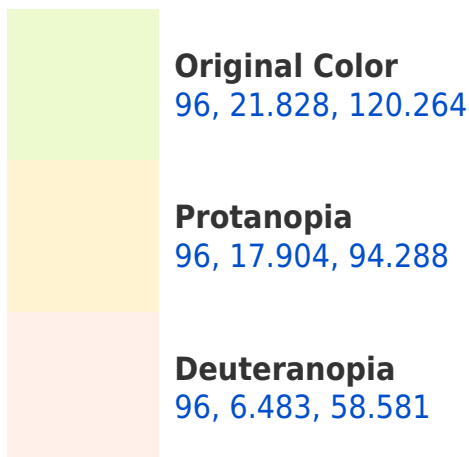

## Background

This preview shows how black text looks on a background with the CIELCh color 96, 21.828, 120.264.

This preview shows how white text looks on a background with the CIELCh color 96, 21.828, 120.264.

## Dichromacy

**Tritanopia**  
96, 6.719, 296.596

# Trichromacy

**Original Color**  
96, 21.828, 120.264

**Protanomaly**  
96, 18.871, 105.309

**Deuteranomaly**  
96, 10.804, 101.576

**Tritanomaly**  
96, 3.738, 126.430