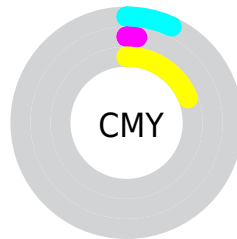

# Details

The CIELCh color **96, 21.828, 120.264** is a light color, and the websafe version is hex **FFFFCC**. A complement of this color would be **85, 22.569, 302.360**, and the grayscale version is **95, 0.011, 296.813**.

A 20% lighter version of the original color is **100, 0.012, 296.813**, and **76, 21.838, 120.614** is the 20% darker color. If you saturate the color by 10%, you get **95, 34.635, 119.659**, and if you desaturate by 10%, it is **97, 8.907, 120.872**.

# Distribution

- Red (93%)
- Green (98%)
- Blue (81%)

- Red (81%)
- Yellow (98%)
- Blue (86%)

- Cyan (5%)
- Magenta (0%)
- Yellow (17%)
- Black (2%)

- Cyan (7%)
- Magenta (2%)
- Yellow (19%)

# Brightness & Saturation Gradients

These gradients show how the CIELCh color 96, 21.828, 120.264 changes by changing the brightness by 10 percent. The first figure shows a shift by +10% for each color and the second figure -10%.