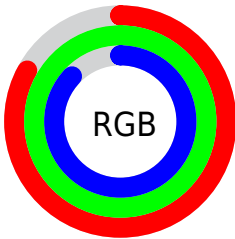

Distribution

- Red (83%)
- Green (100%)
- Blue (87%)