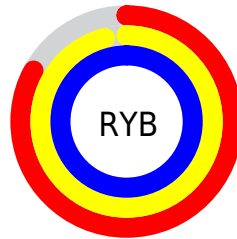

- Red (83%)
- Yellow (96%)
- Blue (100%)