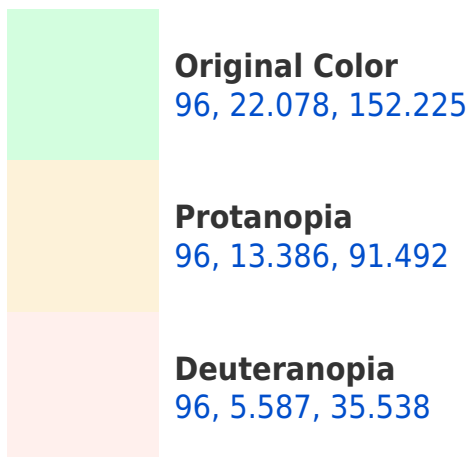

## Background

This preview shows how black text looks on a background with the CIELCh color 96, 22.078, 152.225.

This preview shows how white text looks on a background with the CIELCh color 96, 22.078, 152.225.

## Dichromacy

**Tritanopia**  
96, 6.712, 249.205

# Trichromacy

**Original Color**  
96, 22.078, 152.225

**Protanomaly**  
96, 14.099, 121.031

**Deuteranomaly**  
96, 6.997, 127.490

**Tritanomaly**  
96, 8.731, 181.811