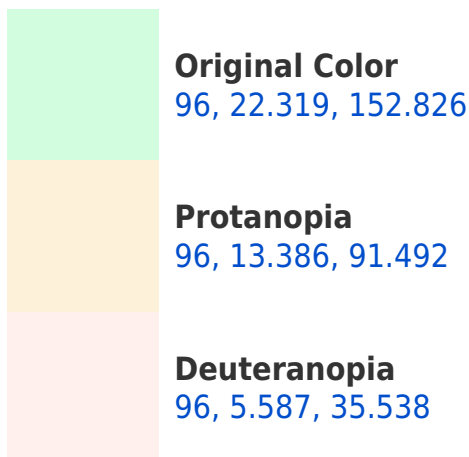

# Black Background

This preview shows how the CIELCh color 96, 22.319, 152.826 looks on a black background.

## **Background**

This preview shows how black text looks on a background with the CIELCh color 96, 22.319, 152.826.

This preview shows how white text looks on a background with the CIELCh color 96, 22.319, 152.826.

## Dichromacy

**Tritanopia**  
96, 6.933, 247.072

# Trichromacy

**Original Color**  
96, 22.319, 152.826

**Protanomaly**  
96, 14.184, 122.455

**Deuteranomaly**  
96, 6.997, 127.490

**Tritanomaly**  
96, 9.055, 182.410