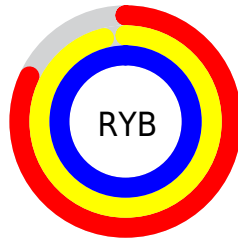

## Conversions Part 2

Format	Color
R <sub>Y</sub> B	210, 244, 254
Decimal	13827807
CIE Lab	96.00, -19.86, 10.19
CIE LCh	96, 22.319, 152.826
Yxy	90.0078, 0.3032, 0.3619
Android (android.graphics.Color)	4292017887 (0xFFD2FEDF)
YUV	237.3100, -7.0548, -23.9509
Hunter-Lab	94.8724, -24.1220, 14.3599

# Details

The CIELCh color **96, 22.319, 152.826** is a light color, and the websafe version is hex **CCFFCC**. A complement of this color would be **89, 22.483, 335.300**, and the grayscale version is **94, 0.011, 296.813**.

A 20% lighter version of the original color is **100, 0.012, 296.813**, and **76, 22.122, 153.059** is the 20% darker color. If you saturate the color by 10%, you get **94, 35.202, 151.916**, and if you desaturate by 10%, it is **98, 9.392, 153.635**.

# Distribution

- Red (82%)
- Green (100%)
- Blue (87%)

- Red (82%)
- Yellow (96%)
- Blue (100%)

- Cyan (17%)
- Magenta (0%)
- Yellow (12%)
- Black (0%)

- Cyan (18%)
- Magenta (0%)
- Yellow (13%)