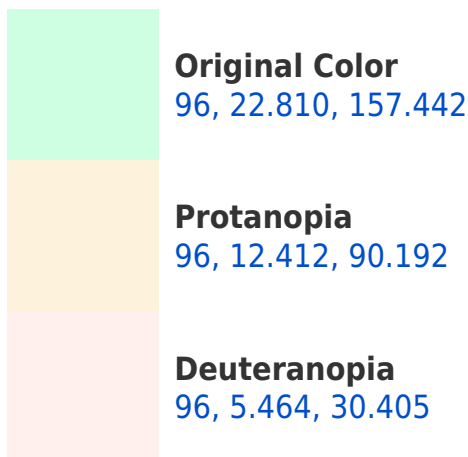

## Background

This preview shows how black text looks on a background with the CIELCh color 96, 22.810, 157.442.

This preview shows how white text looks on a background with the CIELCh color 96, 22.810, 157.442.

## Dichromacy

**Tritanopia**  
96, 7.066, 240.063

# Trichromacy

**Original Color**  
96, 22.810, 157.442

**Protanomaly**  
96, 13.880, 125.838

**Deuteranomaly**  
96, 6.327, 136.434

**Tritanomaly**  
96, 10.020, 183.966