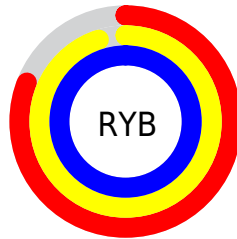

## Conversions Part 2

<b>Format</b>	<b>Color</b>
R <sub>Y</sub> B	206, 241, 255
Decimal	13565922
CIE Lab	96.00, -21.06, 8.75
CIE LCh	96, 22.810, 157.442
Yxy	90.0078, 0.2992, 0.3599
Android (android.graphics.Color)	4291756002 (0xFFCEFFE2)
YUV	237.0430, -5.4442, -27.2247
Hunter-Lab	94.8724, -25.2313, 13.1186

# Details

The CIELCh color **96, 22.810, 157.442** is a light color, and the websafe version is hex **CCFFCC**. A complement of this color would be **88, 23.162, 340.539**, and the grayscale version is **94, 0.011, 296.813**.

A 20% lighter version of the original color is **100, 0.012, 296.813**, and **76, 22.625, 157.846** is the 20% darker color. If you saturate the color by 10%, you get **94, 34.571, 156.444**, and if you desaturate by 10%, it is **98, 10.931, 158.335**.

# Distribution

- Red (81%)
- Green (100%)
- Blue (89%)

- Red (81%)
- Yellow (95%)
- Blue (100%)

- Cyan (19%)
- Magenta (0%)
- Yellow (11%)
- Black (0%)

- Cyan (19%)
- Magenta (0%)
- Yellow (11%)