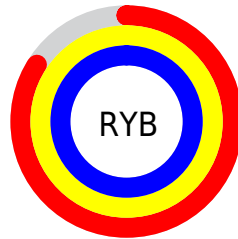

- Red (84%)
- Yellow (100%)
- Blue (100%)