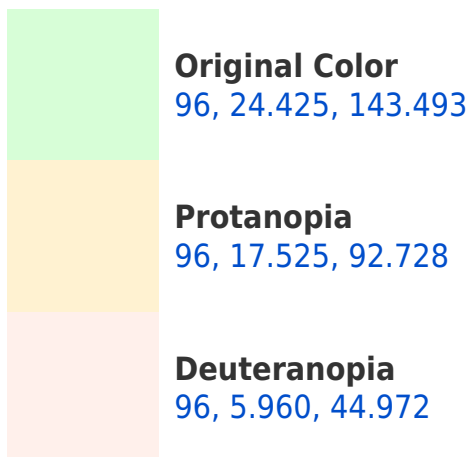

## Background

This preview shows how black text looks on a background with the CIELCh color 96, 24.425, 143.493.

This preview shows how white text looks on a background with the CIELCh color 96, 24.425, 143.493.

## Dichromacy

**Tritanopia**  
96, 6.501, 251.484

# Trichromacy

**Original Color**  
96, 24.425, 143.493

**Protanomaly**  
96, 17.980, 115.865

**Deuteranomaly**  
96, 8.879, 121.187

**Tritanomaly**  
96, 8.749, 170.954