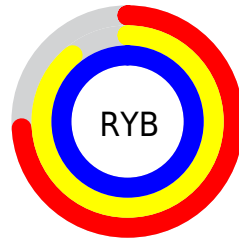

## Conversions Part 2

<b>Format</b>	<b>Color</b>
<b>R<sub>YB</sub></b>	189, 226, 254
Decimal	12451566
CIE <sub>Lab</sub>	95.00, -23.40, 1.08
CIE <sub>LCh</sub>	95, 23.429, 177.354
Yxy	87.6183, 0.2831, 0.3462
Android (android.graphics.Color)	4290641646 (0xFFBDFEEE)
YUV	232.7410, 2.5927, -38.3609
Hunter-Lab	93.6047, -27.1832, 6.1139

# Details

The CIELCh color **95, 23.429, 177.354** is a light color, and the websafe version is hex **CCFFFF**. A complement of this color would be **83, 25.681, 2.593**, and the grayscale version is **92, 0.011, 296.813**.

A 20% lighter version of the original color is **99, 3.114, 199.421**, and **75, 23.418, 177.313** is the 20% darker color. If you saturate the color by 10%, you get **94, 31.870, 176.251**, and if you desaturate by 10%, it is **97, 14.512, 178.382**.

# Distribution

- Red (74%)
- Green (100%)
- Blue (93%)

- Red (74%)
- Yellow (89%)
- Blue (100%)

- Cyan (26%)
- Magenta (0%)
- Yellow (6%)
- Black (1%)

- Cyan (26%)
- Magenta (1%)
- Yellow (7%)