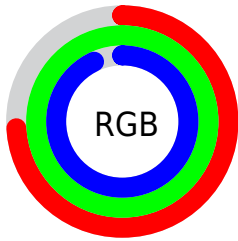

Distribution

- Red (74%)
- Green (100%)
- Blue (93%)