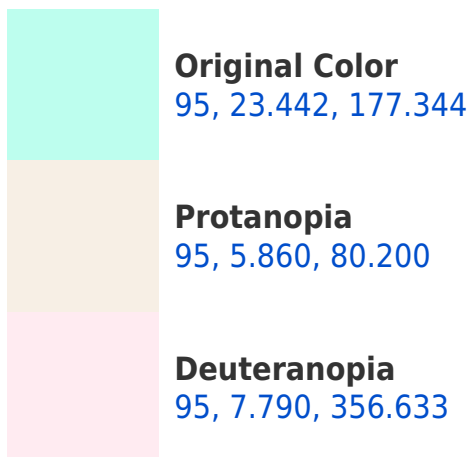

Color Blindness Simulation

Color vision deficiency is a very complex topic, and I could not describe the different causes any better than Wikipedia does, so if you want to learn more, you should check out their [article about color blindness](#).

Dichromacy