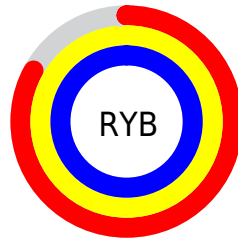

- Red (83%)
- Yellow (98%)
- Blue (100%)