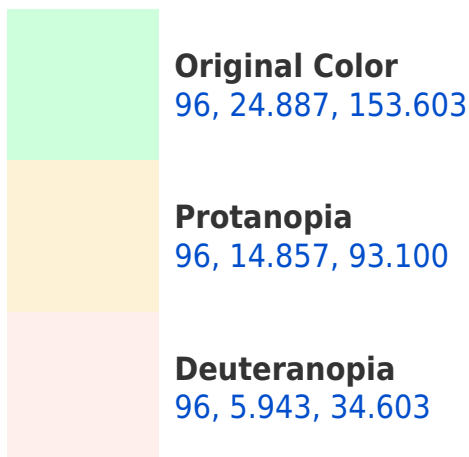

## **Background**

This preview shows how black text looks on a background with the CIELCh color 96, 24.887, 153.603.

This preview shows how white text looks on a background with the CIELCh color 96, 24.887, 153.603.

## Dichromacy

**Tritanopia**  
96, 7.163, 245.075

# Trichromacy

**Original Color**  
96, 24.887, 153.603

**Protanomaly**  
96, 15.841, 123.655

**Deuteranomaly**  
96, 7.730, 131.305

**Tritanomaly**  
96, 10.187, 181.201