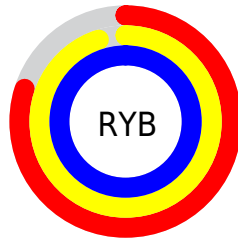

## Conversions Part 2

<b>Format</b>	<b>Color</b>
R <sub>Y</sub> B	205, 243, 255
Decimal	13500381
CIE Lab	96.00, -22.29, 11.06
CIE LCh	96, 24.887, 153.603
Yxy	90.0078, 0.3014, 0.3654
Android (android.graphics.Color)	4291690461 (0xFFCDDFFDD)
YUV	236.1740, -7.4808, -27.3396
Hunter-Lab	94.8724, -26.3511, 15.1004

# Details

The CIELCh color **96, 24.887, 153.603** is a light color, and the websafe version is hex **CCFFCC**. A complement of this color would be **88, 24.908, 336.599**, and the grayscale version is **94, 0.011, 296.813**.

A 20% lighter version of the original color is **100, 0.012, 296.813**, and **76, 24.801, 153.753** is the 20% darker color. If you saturate the color by 10%, you get **94, 37.289, 152.754**, and if you desaturate by 10%, it is **98, 11.971, 154.546**.

# Distribution

- Red (80%)
- Green (100%)
- Blue (87%)

- Red (80%)
- Yellow (95%)
- Blue (100%)

- Cyan (19%)
- Magenta (0%)
- Yellow (13%)
- Black (0%)

- Cyan (19%)
- Magenta (0%)
- Yellow (13%)