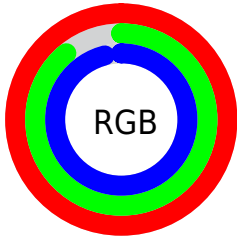

Distribution

Red (100%)

Green (89%)

Blue (96%)