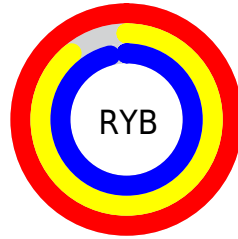

## Conversions Part 2

<b>Format</b>	<b>Color</b>
<a href="#">RYB</a>	<a href="#">255, 227, 245</a>
Decimal	<a href="#">16770037</a>
CIELab	<a href="#">93.00, 12.93, -5.09</a>
CIElCh	<a href="#">93, 13.900, 338.506</a>
Yxy	<a href="#">82.9670, 0.3211, 0.3114</a>
Android (android.graphics.Color)	<a href="#">4294960117</a> ( <a href="#">0xFFFFE3F5</a> )
YUV	<a href="#">237.4240, 3.7350, 15.4142</a>
Hunter-Lab	<a href="#">91.0862, 8.2516, 0.0466</a>

# Details

The CIELCh color **93, 13.900, 338.506** is a light color, and the websafe version is hex **FFCCCC**. A complement of this color would be **98, 13.535, 155.900**, and the grayscale version is **94, 0.011, 296.813**.

A 20% lighter version of the original color is **100, 0.012, 296.813**, and **73, 13.396, 337.133** is the 20% darker color. If you saturate the color by 10%, you get **87, 26.216, 338.281**, and if you desaturate by 10%, it is **99, 1.221, 336.418**.

# Distribution

Red (100%)

Green (89%)

Blue (96%)

Red (100%)

Yellow (89%)

Blue (96%)

Cyan (0%)