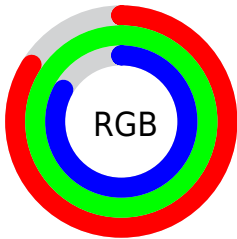

Distribution

- Red (84%)
- Green (100%)
- Blue (83%)