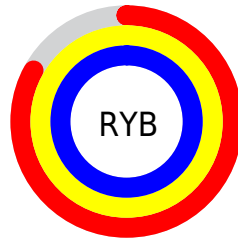

## Conversions Part 2

Format	Color
<a href="#">RYB</a>	<a href="#">212, 254, 253</a>
Decimal	<a href="#">14024404</a>
CIELab	<a href="#">96.00, -20.80, 15.78</a>
CIELCh	<a href="#">96, 26.110, 142.808</a>
Yxy	<a href="#">90.0078, 0.3112, 0.3737</a>
Android (android.graphics.Color)	<a href="#">4292214484 (0xFFD5FED4)</a>
YUV	<a href="#">236.9530, -12.3018, -21.0068</a>
Hunter-Lab	<a href="#">94.8724, -24.9885, 18.9880</a>

# Details

The CIELCh color **96, 26.110, 142.808** is a light color, and the websafe version is hex **CCFFCC**. A complement of this color would be **90, 26.154, 324.683**, and the grayscale version is **94, 0.011, 296.813**.

A 20% lighter version of the original color is **100, 0.012, 296.813**, and **76, 26.100, 142.527** is the 20% darker color. If you saturate the color by 10%, you get **94, 41.967, 142.049**, and if you desaturate by 10%, it is **98, 10.246, 143.471**.

# Distribution

- Red (84%)
- Green (100%)
- Blue (83%)

- Red (83%)
- Yellow (100%)
- Blue (99%)

- Cyan (16%)
- Magenta (0%)
- Yellow (17%)
- Black (0%)

- Cyan (16%)
- Magenta (0%)
- Yellow (17%)