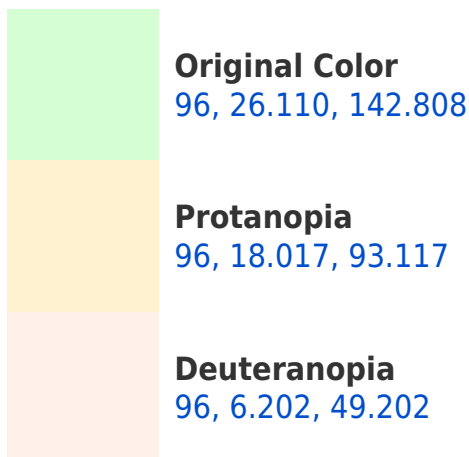

Color Blindness Simulation

Color vision deficiency is a very complex topic, and I could not describe the different causes any better than Wikipedia does, so if you want to learn more, you should check out their [article about color blindness](#).

Dichromacy