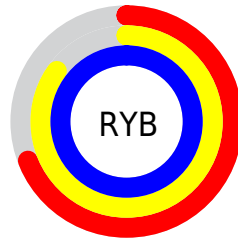

## Conversions Part 2

<b>Format</b>	<b>Color</b>
<b>RYB</b>	177, 218, 255
Decimal	11665398
CIELab	95.00, -25.61, -3.33
CIElCh	95, 25.825, 187.417
Yxy	87.6183, 0.2729, 0.3387
Android (android.graphics.Color)	4289855478 (0xFFB1FFF6)
YUV	230.6520, 7.5666, -47.0528
Hunter-Lab	93.6047, -29.1596, 1.8819

# Details

The CIELCh color **95, 25.825, 187.417** is a light color, and the websafe version is hex **99FFFF**. A complement of this color would be **80, 30.382, 13.280**, and the grayscale version is **92, 0.011, 296.813**.

A 20% lighter version of the original color is **99, 6.851, 199.068**, and **75, 25.882, 187.776** is the 20% darker color. If you saturate the color by 10%, you get **94, 33.021, 186.671**, and if you desaturate by 10%, it is **96, 17.833, 188.387**.

# Distribution

- Red (69%)
- Green (100%)
- Blue (96%)

- Red (69%)
- Yellow (85%)
- Blue (100%)

- Cyan (31%)
- Magenta (0%)
- Yellow (3%)
- Black (0%)

- Cyan (31%)
- Magenta (0%)
- Yellow (3%)