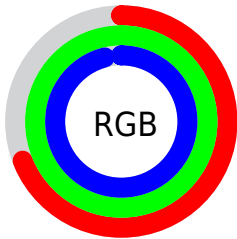

Distribution

- Red (69%)
- Green (100%)
- Blue (96%)