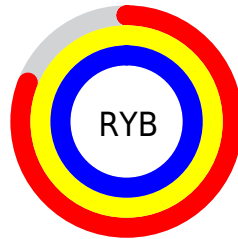

- Red (81%)
- Yellow (100%)
- Blue (100%)