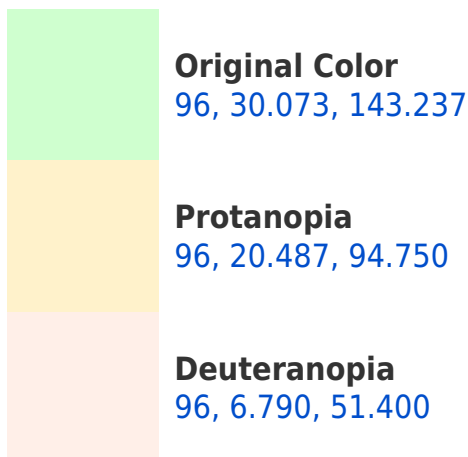

# Black Background

This preview shows how the CIELCh color 96, 30.703, 143.208 looks on a black background.

## Background

This preview shows how black text looks on a background with the CIELCh color 96, 30.703, 143.208.

This preview shows how white text looks on a background with the CIELCh color 96, 30.703, 143.208.

## Dichromacy

**Tritanopia**  
96, 7.163, 245.075

# Trichromacy

**Original Color**  
96, 30.073, 143.237

**Protanomaly**  
96, 22.145, 117.175

**Deuteranomaly**  
96, 11.536, 121.989

**Tritanomaly**  
96, 11.040, 168.028