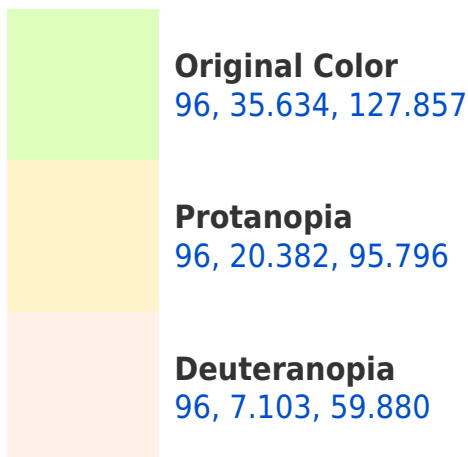

# Black Background

This preview shows how the CIELCh color 96, 35.634, 127.857 looks on a black background.

## **Background**

This preview shows how black text looks on a background with the CIELCh color 96, 35.634, 127.857.

This preview shows how white text looks on a background with the CIELCh color 96, 35.634, 127.857.

## Dichromacy

**Tritanopia**  
96, 6.091, 267.411

# Trichromacy

**Original Color**  
96, 35.634, 127.857

**Protanomaly**  
96, 24.936, 111.705

**Deuteranomaly**  
96, 15.317, 111.739

**Tritanomaly**  
96, 10.638, 144.072