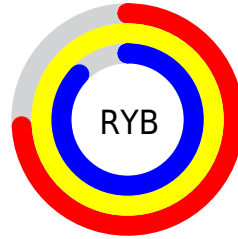

## Conversions Part 2

Format	Color
R <sub>YB</sub>	188, 254, 221
Decimal	14548668
CIE Lab	96.00, -21.87, 28.13
CIE LCh	96, 35.634, 127.857
Yxy	90.0078, 0.3300, 0.3991
Android (android.graphics.Color)	4292738748 (0xFFDDFEBC)
YUV	236.6090, -23.9642, -13.6891
Hunter-Lab	94.8724, -25.9651, 28.2236

# Details

The CIELCh color **96, 35.634, 127.857** is a light color, and the websafe version is hex **CCFFCC**. A complement of this color would be **81, 36.953, 310.329**, and the grayscale version is **94, 0.011, 296.813**.

A 20% lighter version of the original color is **100, 5.059, 109.785**, and **76, 35.684, 127.867** is the 20% darker color. If you saturate the color by 10%, you get **95, 49.143, 127.368**, and if you desaturate by 10%, it is **97, 21.937, 128.348**.

# Distribution

- Red (87%)
- Green (100%)
- Blue (74%)

- Red (74%)
- Yellow (100%)
- Blue (87%)

- Cyan (13%)
- Magenta (0%)
- Yellow (26%)
- Black (0%)

- Cyan (13%)
- Magenta (0%)
- Yellow (26%)