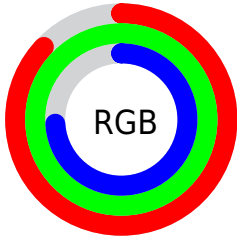

Distribution

- Red (87%)
- Green (100%)
- Blue (74%)