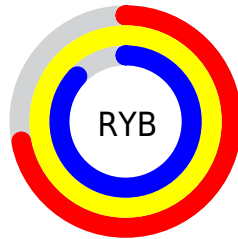

- Red (72%)
- Yellow (100%)
- Blue (87%)