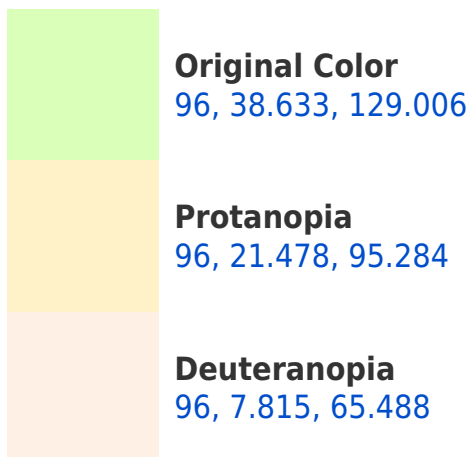

# Black Background

This preview shows how the CIELCh color 96, 38.777, 129.493 looks on a black background.

## Background

This preview shows how black text looks on a background with the CIELCh color 96, 38.777, 129.493.

This preview shows how white text looks on a background with the CIELCh color 96, 38.777, 129.493.

## Dichromacy

**Tritanopia**  
96, 6.377, 261.736

# Trichromacy

**Original Color**  
96, 38.633, 129.006

**Protanomaly**  
96, 26.504, 113.025

**Deuteranomaly**  
96, 16.391, 114.063

**Tritanomaly**  
96, 12.107, 145.353