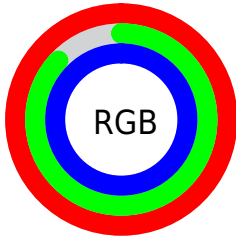

Distribution

- Red (100%)
- Green (87%)
- Blue (100%)