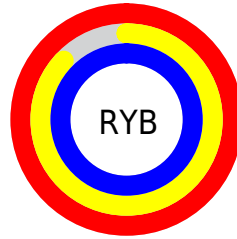

## Conversions Part 2

Format	Color
R <sub>Y</sub> B	255, 221, 255
Decimal	16768511
CIE Lab	92.00, 17.99, -12.51
CIE LCh	92, 21.910, 325.187
Yxy	80.7044, 0.3143, 0.2951
Android (android.graphics.Color)	4294958591 (0xFFFFDDFF)
YUV	235.0420, 9.8393, 17.5032
Hunter-Lab	89.8356, 13.5621, -7.6001

# Details

The CIELCh color **92, 21.910, 325.187** is a light color, and the websafe version is hex **FFCCFF**. A complement of this color would be **97, 21.055, 143.645**, and the grayscale version is **93, 0.011, 296.813**.

A 20% lighter version of the original color is **100, 0.012, 296.813**, and **72, 21.027, 325.310** is the 20% darker color. If you saturate the color by 10%, you get **86, 37.117, 325.714**, and if you desaturate by 10%, it is **98, 5.092, 324.558**.

# Distribution

- Red (100%)
- Green (87%)
- Blue (100%)

- Red (100%)
- Yellow (87%)
- Blue (100%)

- Cyan (0%)
- Magenta (13%)
- Yellow (0%)
- Black (0%)

- Cyan (0%)
- Magenta (13%)
- Yellow (0%)