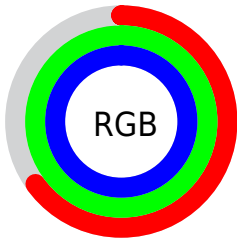

Distribution

- Red (65%)
- Green (99%)
- Blue (100%)