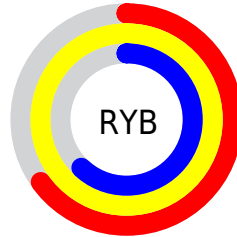

# Details

The CIELCh color **96, 44.816, 102.615** is a light color, and the websafe version is hex **FFFF99**. A complement of this color would be **71, 48.629, 292.022**, and the grayscale version is **95, 0.011, 296.813**.

A 20% lighter version of the original color is **99, 20.719, 108.609**, and **76, 44.966, 102.663** is the 20% darker color. If you saturate the color by 10%, you get **95, 56.022, 101.570**, and if you desaturate by 10%, it is **97, 33.229, 103.685**.

# Distribution

Red (100%)

Green (97%)

Blue (62%)

Red (65%)

Yellow (100%)

Blue (62%)

Cyan (0%)