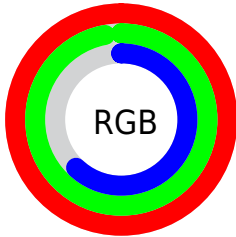

Distribution

Red (100%)

Green (97%)

Blue (62%)