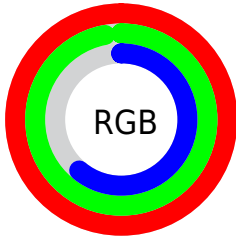

Distribution

- Red (100%)
- Green (97%)
- Blue (61%)