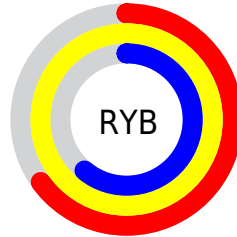

- Red (65%)
- Yellow (100%)
- Blue (61%)