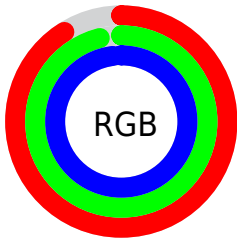

Distribution

- Red (91%)
- Green (96%)
- Blue (98%)