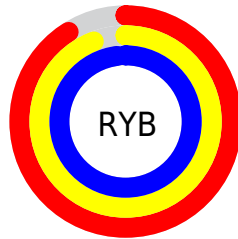

## Conversions Part 2

<b>Format</b>	<b>Color</b>
R <sub>Y</sub> B	231, 239, 250
Decimal	15202042
CIE Lab	96.00, -4.16, -3.62
CIE LCh	96, 5.516, 221.067
Yxy	90.0078, 0.3009, 0.3249
Android (android.graphics.Color)	4293392122 (0xFFE7F6FA)
YUV	241.9710, 3.9583, -9.6216
Hunter-Lab	94.8724, -9.1913, 1.6511

# Details

The CIELCh color `96, 5.516, 221.067` is a light color, and the websafe version is hex `FFFFFF`. A complement of this color would be `94, 5.779, 40.386`, and the grayscale version is `96, 0.011, 296.813`.

A 20% lighter version of the original color is `100, 0.012, 296.813`, and `76, 5.756, 221.125` is the 20% darker color. If you saturate the color by 10%, you get `93, 12.442, 221.440`, and if you desaturate by 10%, it is `99, 1.373, 46.878`.

# Distribution

- Red (91%)
- Green (96%)
- Blue (98%)

- Red (91%)
- Yellow (94%)
- Blue (98%)

- Cyan (8%)
- Magenta (2%)
- Yellow (0%)
- Black (2%)

- Cyan (9%)
- Magenta (3%)
- Yellow (2%)