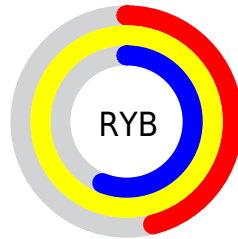

- Red (46%)
- Yellow (100%)
- Blue (56%)