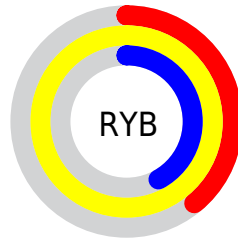

## Conversions Part 2

<b>Format</b>	<b>Color</b>
R <sub>Y</sub> B	99, 252, 106
Decimal	16120931
CIE Lab	96.00, -21.17, 70.22
CIE LCh	96, 73.337, 106.776
Yxy	90.0078, 0.3935, 0.4736
Android (android.graphics.Color)	4294311011 (0xFFFF5FC63)
YUV	232.4650, -65.7982, 10.9932
Hunter-Lab	94.8724, -25.3250, 50.6260

# Details

The CIELCh color **96, 73.337, 106.776** is a light color, and the websafe version is hex **FFFF66**. A complement of this color would be **51, 88.030, 300.792**, and the grayscale version is **92, 0.011, 296.813**.

A 20% lighter version of the original color is **98, 49.747, 106.373**, and **76, 73.376, 106.811** is the 20% darker color. If you saturate the color by 10%, you get **96, 82.542, 106.192**, and if you desaturate by 10%, it is **96, 62.686, 107.507**.

# Distribution

- Red (96%)
- Green (99%)
- Blue (39%)

- Red (39%)
- Yellow (99%)
- Blue (42%)

- Cyan (3%)
- Magenta (0%)
- Yellow (61%)
- Black (1%)

- Cyan (4%)
- Magenta (1%)
- Yellow (61%)