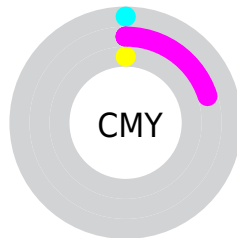

A 20% lighter version of the original color is **100, 0.012, 296.813**, and **68, 31.572, 325.751** is the 20% darker color. If you saturate the color by 10%, you get **82, 47.267, 326.060**, and if you desaturate by 10%, it is **94, 15.309, 324.953**.

Distribution

- Red (100%)
- Green (80%)
- Blue (100%)

- Red (100%)
- Yellow (80%)
- Blue (100%)

- Cyan (0%)
- Magenta (20%)
- Yellow (0%)
- Black (0%)

- Cyan (0%)
- Magenta (20%)
- Yellow (0%)

Brightness & Saturation Gradients

These gradients show how the CIELCh color 88, 31.354, 325.516 changes by changing the brightness by 10 percent. The first figure shows a shift by +10% for each color and the second figure -10%.

Similar to the brightness gradients but the following saturation gradients show a change of the CIELCh color 88, 31.354, 325.516 by changing the saturation by 10% instead.