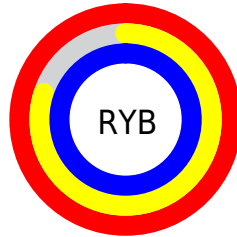

- Red (100%)
- Yellow (80%)
- Blue (100%)