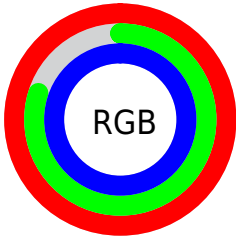

Distribution

- Red (100%)
- Green (80%)
- Blue (100%)