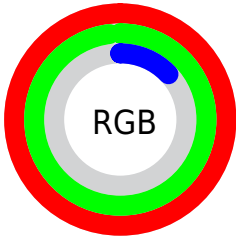

Distribution

Red (100%)

Green (98%)

Blue (13%)