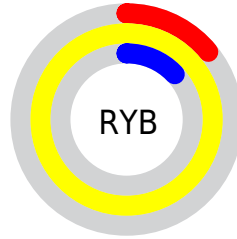

# Details

The CIELCh color **96, 92.547, 102.301** is a light color, and the websafe version is hex **FFFF33**. The color can be described as light washed yellow. A complement of this color would be **35, 124.827, 305.005**, and the grayscale version is **90, 0.011, 296.813**.

A 20% lighter version of the original color is **98, 72.048, 104.671**, and **76, 79.205, 103.491** is the 20% darker color. If you saturate the color by 10%, you get **96, 95.171, 102.040**, and if you desaturate by 10%, it is **96, 87.187, 102.750**.

# Distribution

Red (100%)

Green (98%)

Blue (13%)

Red (14%)

Yellow (100%)

Blue (13%)

Cyan (0%)

Magenta (1%)

Yellow (88%)

Black (0%)

Cyan (0%)

Magenta (2%)

Yellow (88%)