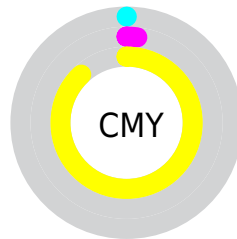

# Details

The CIELCh color **96, 92.547, 102.301** is a light color, and the websafe version is hex **FFFF33**. The color can be described as light washed yellow. A complement of this color would be **35, 124.827, 305.005**, and the grayscale version is **90, 0.011, 296.813**.

A 20% lighter version of the original color is **98, 72.048, 104.671**, and **76, 79.205, 103.491** is the 20% darker color. If you saturate the color by 10%, you get **96, 95.171, 102.040**, and if you desaturate by 10%, it is **96, 87.187, 102.750**.

# Distribution

Red (100%)

Green (98%)

Blue (13%)

Red (14%)

Yellow (100%)

Blue (13%)

Cyan (0%)

Magenta (1%)

Yellow (88%)

Black (0%)

Cyan (0%)

Magenta (2%)

Yellow (88%)