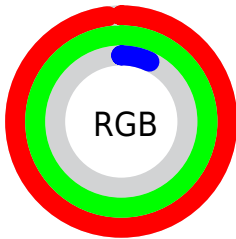

Distribution

Red (98%)

Green (99%)

Blue (7%)