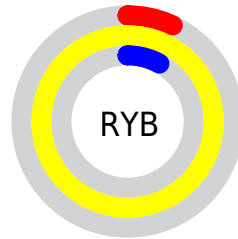

# Details

The CIELCh color **96, 94.473, 103.220** is a light color, and the websafe version is hex **FFFF00**. The color can be described as light washed yellow. A complement of this color would be **33, 128.780, 305.774**, and the grayscale version is **90, 0.011, 296.813**.

A 20% lighter version of the original color is **98, 74.053, 104.520**, and **76, 79.562, 104.754** is the 20% darker color. If you saturate the color by 10%, you get **96, 95.991, 103.131**, and if you desaturate by 10%, it is **96, 90.396, 103.498**.

# Distribution

Red (98%)

Green (99%)

Blue (7%)

Red (7%)

Yellow (99%)

Blue (8%)

Cyan (0%)