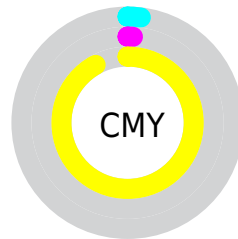

# Details

The CIELCh color **96, 94.473, 103.220** is a light color, and the websafe version is hex **FFFF00**. The color can be described as light washed yellow. A complement of this color would be **33, 128.780, 305.774**, and the grayscale version is **90, 0.011, 296.813**.

A 20% lighter version of the original color is **98, 74.053, 104.520**, and **76, 79.562, 104.754** is the 20% darker color. If you saturate the color by 10%, you get **96, 95.991, 103.131**, and if you desaturate by 10%, it is **96, 90.396, 103.498**.

# Distribution

Red (98%)

Green (99%)

Blue (7%)

Red (7%)

Yellow (99%)

Blue (8%)

Cyan (0%)

Magenta (0%)

Yellow (92%)

Black (1%)

Cyan (2%)

Magenta (1%)

Yellow (92%)