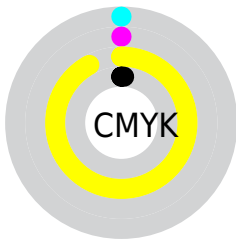

# Details

The CIELCh color **96, 94.473, 103.220** is a light color, and the websafe version is hex **FFFF00**. The color can be described as light washed yellow. A complement of this color would be **33, 128.780, 305.774**, and the grayscale version is **90, 0.011, 296.813**.

A 20% lighter version of the original color is **98, 74.053, 104.520**, and **76, 79.562, 104.754** is the 20% darker color. If you saturate the color by 10%, you get **96, 95.991, 103.131**, and if you desaturate by 10%, it is **96, 90.396, 103.498**.

# Distribution

Red (98%)

Green (99%)

Blue (7%)

Red (7%)

Yellow (99%)

Blue (8%)

Cyan (0%)

Magenta (0%)

Yellow (92%)

Black (1%)

Cyan (2%)

Magenta (1%)

Yellow (92%)