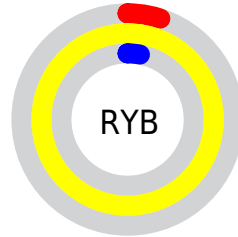

# Details

The CIELCh color **96, 95.140, 101.881** is a light color, and the websafe version is hex **FFFF00**. The color can be described as light saturated yellow. A complement of this color would be **33, 131.763, 305.978**, and the grayscale version is **90, 0.011, 296.813**.

A 20% lighter version of the original color is **97, 75.229, 104.432**, and **76, 79.205, 103.491** is the 20% darker color. If you saturate the color by 10%, you get **96, 95.639, 101.818**, and if you desaturate by 10%, it is **96, 92.389, 102.169**.

# Distribution

Red (100%)

Green (98%)

Blue (3%)

Red (5%)

Yellow (100%)

Blue (3%)

Cyan (0%)