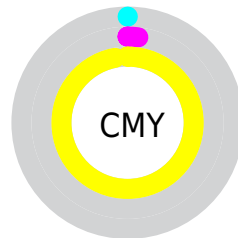

# Details

The CIELCh color **96, 95.140, 101.881** is a light color, and the websafe version is hex **FFFF00**. The color can be described as light saturated yellow. A complement of this color would be **33, 131.763, 305.978**, and the grayscale version is **90, 0.011, 296.813**.

A 20% lighter version of the original color is **97, 75.229, 104.432**, and **76, 79.205, 103.491** is the 20% darker color. If you saturate the color by 10%, you get **96, 95.639, 101.818**, and if you desaturate by 10%, it is **96, 92.389, 102.169**.

# Distribution

Red (100%)

Green (98%)

Blue (3%)

Red (5%)

Yellow (100%)

Blue (3%)

Cyan (0%)

Magenta (2%)

Yellow (97%)

Black (0%)

Cyan (0%)

Magenta (2%)

Yellow (97%)