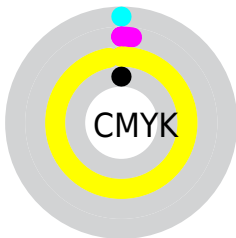

# Details

The CIELCh color **96, 95.140, 101.881** is a light color, and the websafe version is hex **FFFF00**. The color can be described as light saturated yellow. A complement of this color would be **33, 131.763, 305.978**, and the grayscale version is **90, 0.011, 296.813**.

A 20% lighter version of the original color is **97, 75.229, 104.432**, and **76, 79.205, 103.491** is the 20% darker color. If you saturate the color by 10%, you get **96, 95.639, 101.818**, and if you desaturate by 10%, it is **96, 92.389, 102.169**.

# Distribution

Red (100%)

Green (98%)

Blue (3%)

Red (5%)

Yellow (100%)

Blue (3%)

Cyan (0%)

Magenta (2%)

Yellow (97%)

Black (0%)

Cyan (0%)

Magenta (2%)

Yellow (97%)