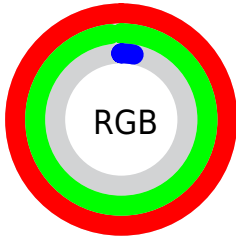

Distribution

Red (100%)

Green (98%)

Blue (3%)