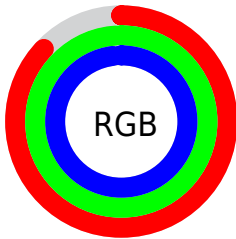

Distribution

- Red (87%)
- Green (99%)
- Blue (98%)