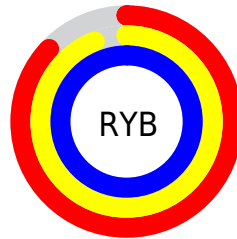

- Red (87%)
- Yellow (94%)
- Blue (99%)