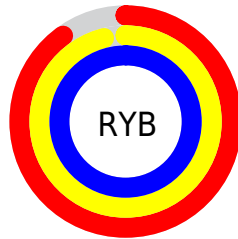

- Red (90%)
- Yellow (96%)
- Blue (99%)