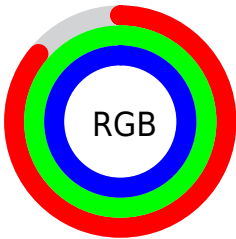

Distribution

- Red (86%)
- Green (99%)
- Blue (99%)