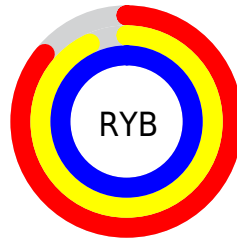

- Red (86%)
- Yellow (93%)
- Blue (99%)