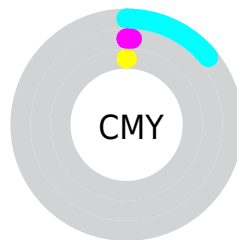

Details

The CIELCh color **97, 11.794, 203.720** is a light color, and the websafe version is hex **CCFFFF**. A complement of this color would be **91, 12.984, 24.638**, and the grayscale version is **96, 0.011, 296.813**.

A 20% lighter version of the original color is **100, 0.012, 296.813**, and **77, 11.563, 203.937** is the 20% darker color. If you saturate the color by 10%, you get **95, 19.295, 203.225**, and if you desaturate by 10%, it is **99, 3.747, 203.975**.

Distribution

- Red (85%)
- Green (99%)
- Blue (100%)

- Red (85%)
- Yellow (93%)
- Blue (100%)

- Cyan (14%)
- Magenta (1%)
- Yellow (0%)
- Black (0%)

- Cyan (14%)
- Magenta (1%)
- Yellow (0%)

Brightness & Saturation Gradients

These gradients show how the CIELCh color 97, 11.794, 203.720 changes by changing the brightness by 10 percent. The first figure shows a shift by +10% for each color and the second figure -10%.

Similar to the brightness gradients but the following saturation gradients show a change of the CIELCh color 97, 11.794, 203.720 by changing the saturation by 10% instead.