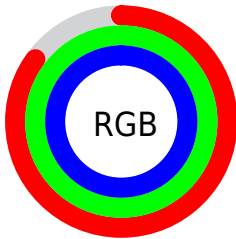

Distribution

- Red (85%)
- Green (99%)
- Blue (100%)