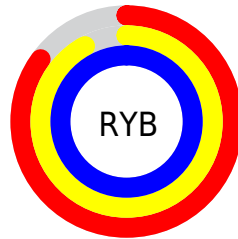

## Conversions Part 2

Format	Color
R <sub>Y</sub> B	216, 235, 254
Decimal	14221054
CIE Lab	97.00, -12.11, -4.09
CIE LCh	97, 12.778, 198.650
Yxy	92.4403, 0.2899, 0.3289
Android (android.graphics.Color)	4292411134 (0xFFD8FEFE)
YUV	242.6380, 5.6015, -23.3615
Hunter-Lab	96.1459, -16.9994, 1.2456

# Details

The CIELCh color **97, 12.778, 198.650** is a light color, and the websafe version is hex **CCFFFF**. A complement of this color would be **89, 14.086, 20.387**, and the grayscale version is **96, 0.011, 296.813**.

A 20% lighter version of the original color is **100, 0.012, 296.813**, and **77, 12.583, 198.489** is the 20% darker color. If you saturate the color by 10%, you get **96, 20.630, 198.135**, and if you desaturate by 10%, it is **99, 4.356, 199.272**.

# Distribution

- Red (85%)
- Green (100%)
- Blue (100%)

- Red (85%)
- Yellow (92%)
- Blue (100%)

- Cyan (15%)
- Magenta (0%)
- Yellow (0%)
- Black (0%)

- Cyan (15%)
- Magenta (0%)
- Yellow (0%)