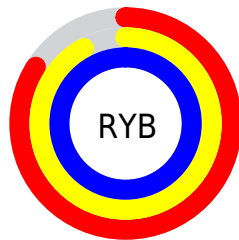

- Red (84%)
- Yellow (92%)
- Blue (100%)