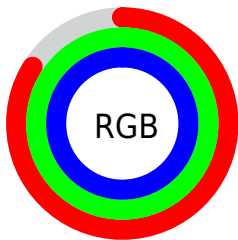

Distribution

- Red (84%)
- Green (100%)
- Blue (100%)