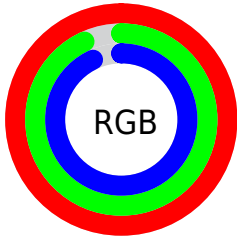

Distribution

Red (100%)

Green (93%)

Blue (93%)