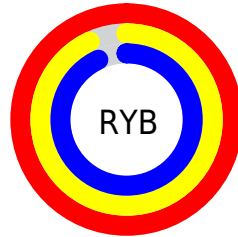

## Conversions Part 2

Format	Color
<a href="#">RYB</a>	<a href="#">254, 237, 238</a>
Decimal	<a href="#">16707054</a>
CIELab	<a href="#">95.00, 5.90, 1.57</a>
CIELCh	<a href="#">95, 6.107, 14.920</a>
Yxy	<a href="#">87.6183, 0.3235, 0.3281</a>
Android (android.graphics.Color)	<a href="#">4294897134</a> (0xFFFEEDDE)
YUV	<a href="#">242.1970, -2.0691, 10.3512</a>
Hunter-Lab	<a href="#">93.6047, 0.9494, 6.5724</a>

# Details

The CIELCh color **95, 6.107, 14.920** is a light color, and the websafe version is hex FFFFFFFF. A complement of this color would be **98, 5.878, 194.184**, and the grayscale version is **95, 0.011, 296.813**.

A 20% lighter version of the original color is **100, 0.012, 296.813**, and **75, 6.065, 14.749** is the 20% darker color. If you saturate the color by 10%, you get **88, 15.787, 15.898**, and if you desaturate by 10%, it is **100, 0.433, 200.907**.

# Distribution

Red (100%)

Green (93%)

Blue (93%)

Red (100%)

Yellow (93%)

Blue (93%)

Cyan (0%)