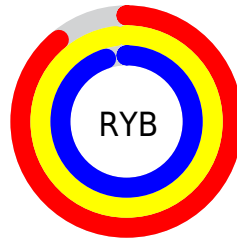

## Conversions Part 2

Format	Color
R <sub>Y</sub> B	226, 251, 242
Decimal	15465442
CIE Lab	97.00, -9.63, 10.19
CIE LCh	97, 14.017, 133.392
Yxy	92.4403, 0.3172, 0.3544
Android (android.graphics.Color)	4293655522 (0xFFE <sub>B</sub> FBE2)
YUV	243.3660, -8.5614, -7.3370
Hunter-Lab	96.1459, -14.6200, 14.4684

# Details

The CIELCh color **97, 14.017, 133.392** is a light color, and the websafe version is hex FFFFFFFF. A complement of this color would be **92, 14.163, 314.210**, and the grayscale version is **96, 0.011, 296.813**.

A 20% lighter version of the original color is **100, 0.012, 296.813**, and **77, 13.589, 133.708** is the 20% darker color. If you saturate the color by 10%, you get **95, 28.176, 132.917**, and if you desaturate by 10%, it is **99, 0.080, 311.402**.

# Distribution

- Red (92%)
- Green (98%)
- Blue (89%)

- Red (89%)
- Yellow (98%)
- Blue (95%)

- Cyan (6%)
- Magenta (0%)
- Yellow (10%)
- Black (1%)

- Cyan (8%)
- Magenta (1%)
- Yellow (11%)