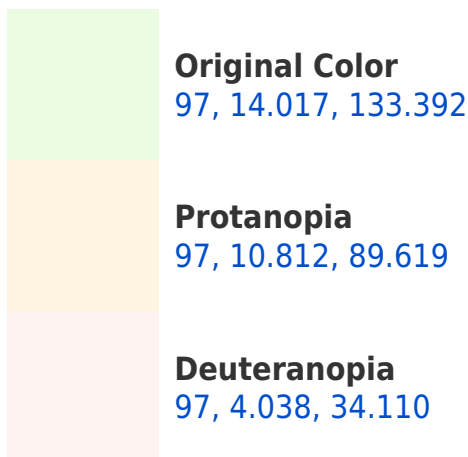

## Background

This preview shows how black text looks on a background with the CIELCh color 97, 14.017, 133.392.

This preview shows how white text looks on a background with the CIELCh color 97, 14.017, 133.392.

## Dichromacy

**Tritanopia**  
97, 4.650, 282.004

# Trichromacy

**Original Color**  
97, 14.017, 133.392

**Protanomaly**  
97, 11.205, 107.450

**Deuteranomaly**  
97, 5.607, 106.080

**Tritanomaly**  
97, 2.904, 167.619