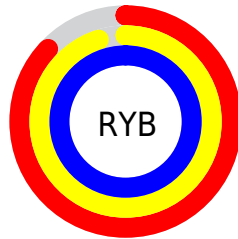

- Red (87%)
- Yellow (95%)
- Blue (100%)