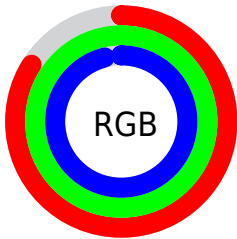

Distribution

- Red (84%)
- Green (100%)
- Blue (96%)