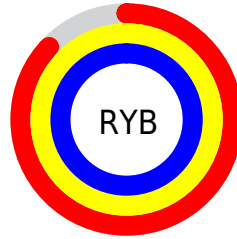

## Conversions Part 2

<b>Format</b>	<b>Color</b>
<b>R<sub>YB</sub></b>	223, 255, 254
Decimal	14745567
CIE <sub>Lab</sub>	97.00, -15.79, 11.94
CIE <sub>LCh</sub>	97, 19.795, 142.888
Yxy	92.4403, 0.3118, 0.3621
Android (android.graphics.Color)	4292935647 (0xFFE0FFDF)
YUV	242.0830, -9.4079, -15.8588
Hunter-Lab	96.1459, -20.4867, 15.9632

# Details

The CIELCh color **97, 19.795, 142.888** is a light color, and the websafe version is hex **CCFFCC**. A complement of this color would be **92, 19.834, 324.262**, and the grayscale version is **95, 0.011, 296.813**.

A 20% lighter version of the original color is **100, 0.012, 296.813**, and **77, 19.472, 142.675** is the 20% darker color. If you saturate the color by 10%, you get **95, 35.668, 142.180**, and if you desaturate by 10%, it is **99, 4.002, 143.546**.

# Distribution

- Red (88%)
- Green (100%)
- Blue (87%)

- Red (87%)
- Yellow (100%)
- Blue (100%)

- Cyan (12%)
- Magenta (0%)
- Yellow (13%)
- Black (0%)

- Cyan (12%)
- Magenta (0%)
- Yellow (13%)