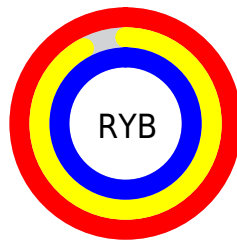

- Red (100%)
- Yellow (92%)
- Blue (100%)