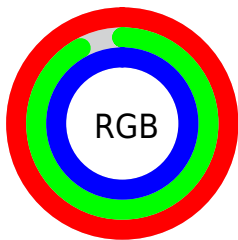

Distribution

- Red (100%)
- Green (92%)
- Blue (100%)