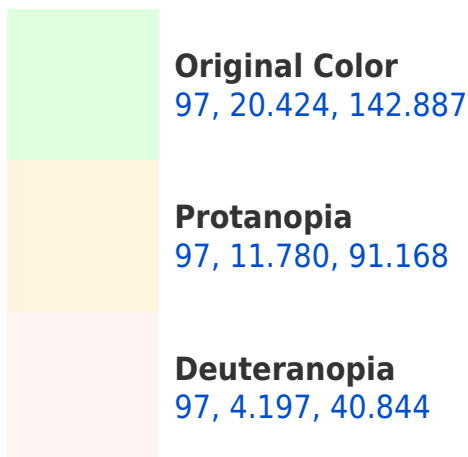

Color Blindness Simulation

Color vision deficiency is a very complex topic, and I could not describe the different causes any better than Wikipedia does, so if you want to learn more, you should check out their [article about color blindness](#).

Dichromacy