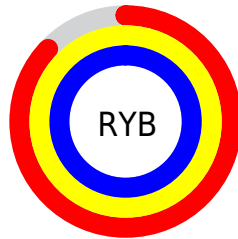

- Red (87%)
- Yellow (100%)
- Blue (100%)