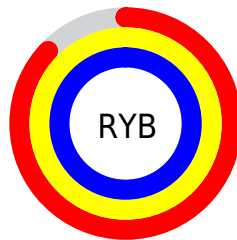

- Red (87%)
- Yellow (99%)
- Blue (100%)