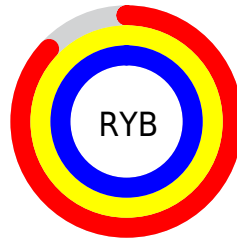

- Red (87%)
- Yellow (100%)
- Blue (100%)