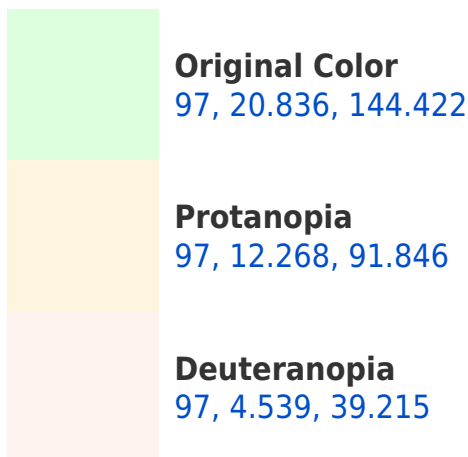

Color Blindness Simulation

Color vision deficiency is a very complex topic, and I could not describe the different causes any better than Wikipedia does, so if you want to learn more, you should check out their [article about color blindness](#).

Dichromacy