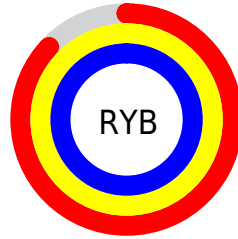

- Red (87%)
- Yellow (100%)
- Blue (100%)