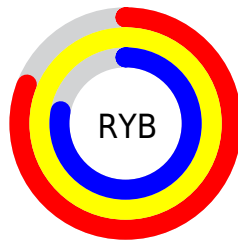

- Red (81%)
- Yellow (100%)
- Blue (78%)