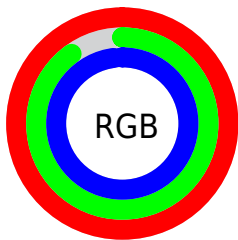

Distribution

Red (100%)

Green (90%)

Blue (98%)