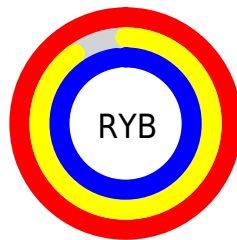

# Details

The CIELCh color **94, 14.220, 330.872** is a light color, and the websafe version is hex FFFFFFFF. A complement of this color would be **98, 13.883, 148.200**, and the grayscale version is **95, 0.011, 296.813**.

A 20% lighter version of the original color is **100, 0.012, 296.813**, and **74, 14.033, 330.102** is the 20% darker color. If you saturate the color by 10%, you get **88, 28.425, 329.979**, and if you desaturate by 10%, it is **100, 0.012, 296.813**.

# Distribution

Red (100%)

Green (90%)

Blue (98%)

Red (100%)

Yellow (90%)

Blue (98%)

Cyan (0%)

Magenta (10%)

Yellow (1%)

Black (0%)

Cyan (0%)

Magenta (10%)

Yellow (1%)