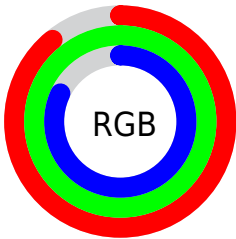

Distribution

- Red (89%)
- Green (100%)
- Blue (82%)