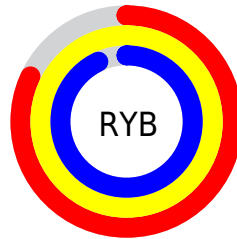

- Red (82%)
- Yellow (100%)
- Blue (93%)