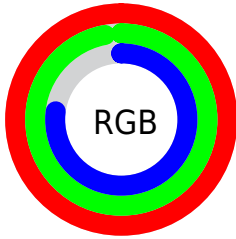

Distribution

Red (100%)

Green (97%)

Blue (77%)