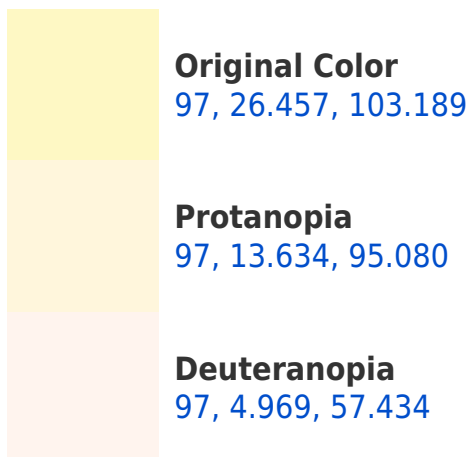

Color Blindness Simulation

Color vision deficiency is a very complex topic, and I could not describe the different causes any better than Wikipedia does, so if you want to learn more, you should check out their [article about color blindness](#).

Dichromacy