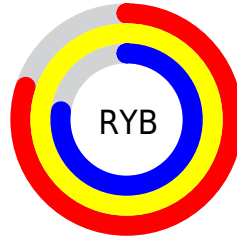

# Details

The CIELCh color **97, 26.457, 103.189** is a light color, and the websafe version is hex **FFFFCC**. A complement of this color would be **83, 27.578, 288.506**, and the grayscale version is **96, 0.011, 296.813**.

A 20% lighter version of the original color is **100, 1.003, 110.026**, and **77, 26.611, 103.318** is the 20% darker color. If you saturate the color by 10%, you get **96, 37.946, 102.100**, and if you desaturate by 10%, it is **98, 14.867, 104.275**.

# Distribution

Red (100%)

Green (97%)

Blue (77%)

Red (80%)

Yellow (100%)

Blue (77%)

Cyan (0%)