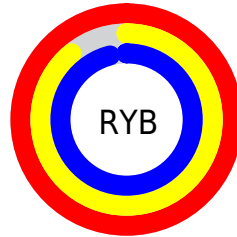

# Details

The CIELCh color **93, 13.014, 338.032** is a light color, and the websafe version is hex FFFFFFFF. A complement of this color would be **98, 12.911, 156.506**, and the grayscale version is **94, 0.011, 296.813**.

A 20% lighter version of the original color is **100, 0.012, 296.813**, and **73, 12.751, 337.711** is the 20% darker color. If you saturate the color by 10%, you get **87, 25.460, 338.855**, and if you desaturate by 10%, it is **99, 0.739, 336.738**.

# Distribution

Red (100%)

Green (89%)

Blue (96%)

Red (100%)

Yellow (89%)

Blue (96%)

Cyan (0%)