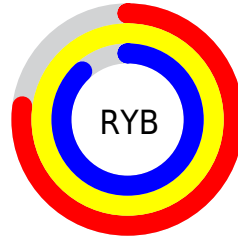

- Red (77%)
- Yellow (100%)
- Blue (88%)