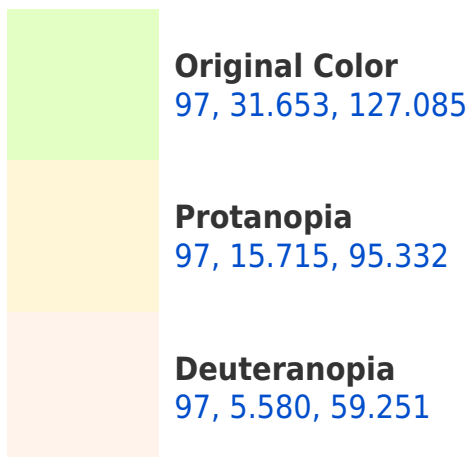

# Black Background

This preview shows how the CIELCh color 97, 32.255, 127.381 looks on a black background.

## **Background**

This preview shows how black text looks on a background with the CIELCh color 97, 32.255, 127.381.

This preview shows how white text looks on a background with the CIELCh color 97, 32.255, 127.381.

## Dichromacy

**Tritanopia**  
97, 4.790, 273.817

# Trichromacy

**Original Color**  
97, 31.653, 127.085

**Protanomaly**  
97, 20.878, 112.655

**Deuteranomaly**  
96, 13.265, 112.307

**Tritanomaly**  
97, 8.799, 138.565