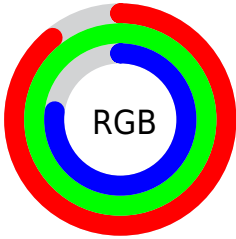

Distribution

- Red (89%)
- Green (100%)
- Blue (77%)